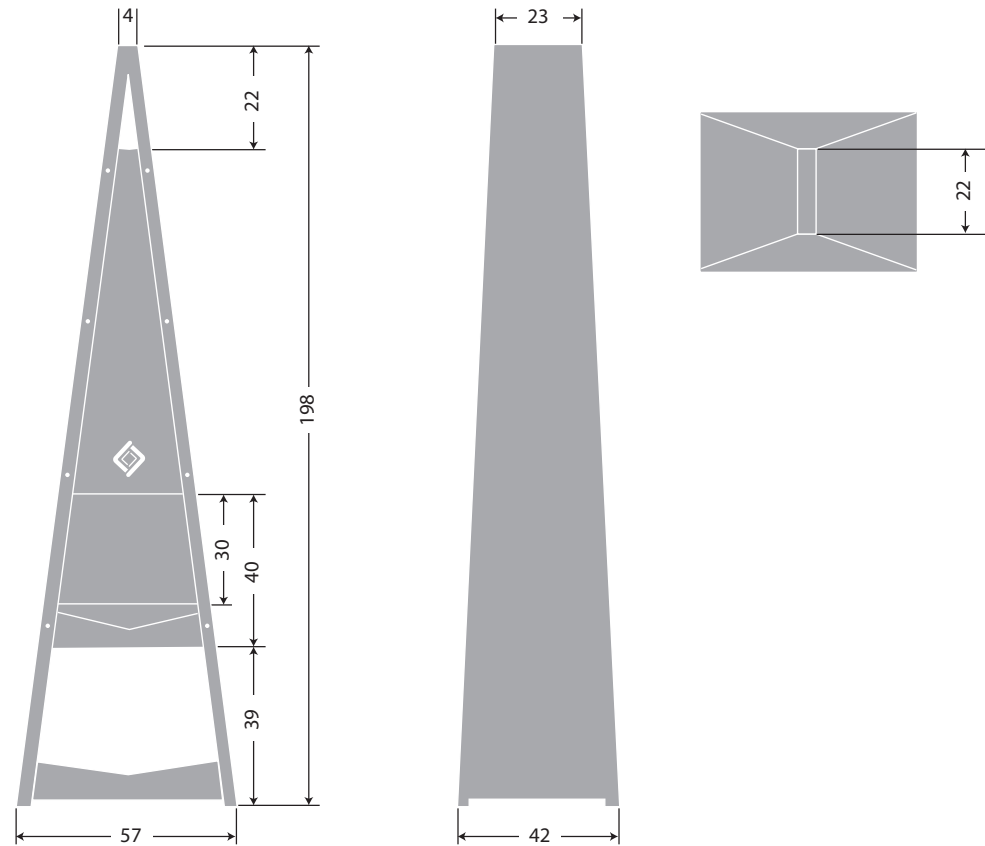

KATAN

HARRIE
LEENDERS

SINCE 1979

∅	KG
-	65